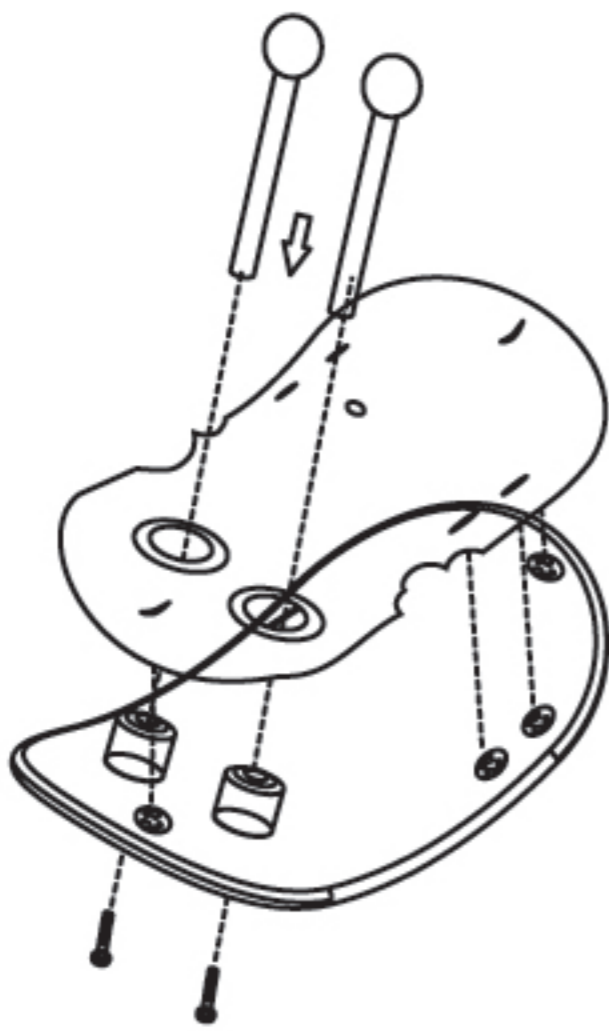

Adult disassembly required when wash is needed.

INSTRUCTION

Adult assistance required in assembly.

 x 2
 x 2

1. Remove the Caterpillar body from the green fabric leaf-shaped base by opening velcro underneath.

2. Take the bag of Polystyrene foam stuffed out from the Caterpillar's belly.

3. Take the green fabric leaf-shaped base out from the curved wood rocking base by unbuttoning the beetle buttons.

4. Fabric part can be spot-cleaned on the surface only.

Warning!

- Warning! Not to be used by children over 36 months
- Warning! To be used under the direct supervision of an adult.
- Maximum child's weight: 23 kg. (50 lb.)
- Adult disassembly and assembly required when wash is needed.
- Disassembly and assembly instruction included.
- Inspect all fittings regularly to make sure of its function.
- Fabric part can be spot-cleaned on the surface.
- All new materials: Polyester stuffing.